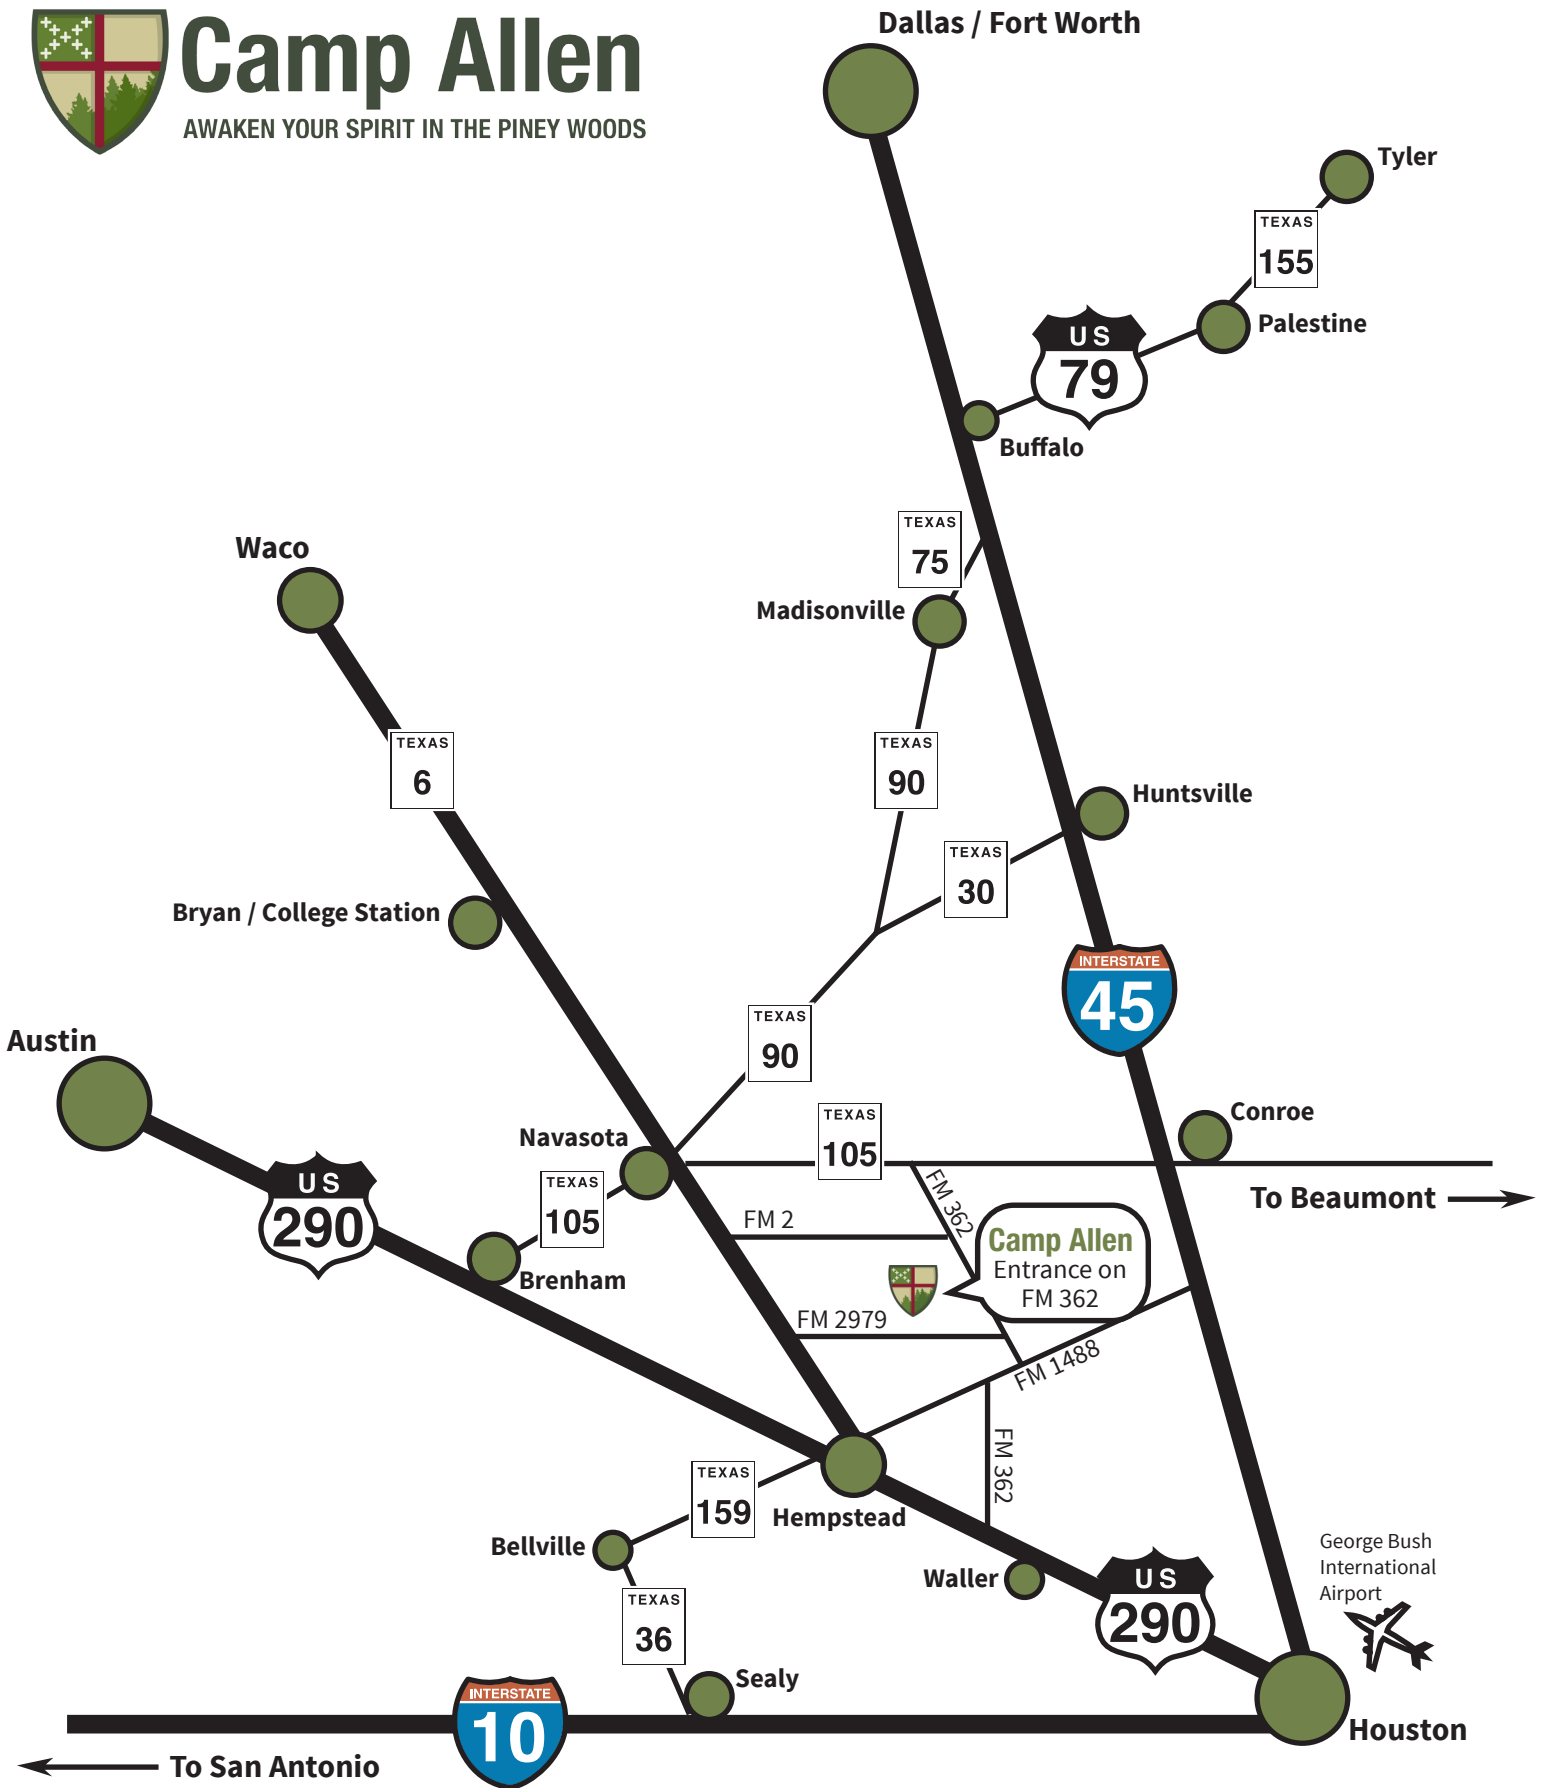

Camp Allen

AWAKEN YOUR SPIRIT IN THE PINEY WOODS

18800 FM 362, NAVASOTA, TX 77868
TEL: 936.825.7175 FAX: 936.825.8495
CAMPALLEN.ORG